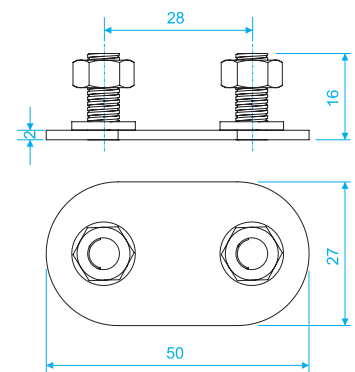

401212	Single Sided Roller		
401213	Roller With 3 Wheels		
401310	Roller 36 mm		
401410	Pillar Roller For Steel Rail - Bended		

	Buckles			
	Galvanised Stainless Steel			
	L	H	A	M
401010	176	24	29	109
401011	176	24	29	109
401012	152	21	28	96
401013	152	21	28	96

<p>421020 421025</p>	<p>Adapter Lower Part Upper Part</p>		
<p>421030 421032</p>	<p>Adapter Square Type 1 Square Type 2</p>		
<p>430010</p>	<p>Tensioner Left - Right</p>		
<p>430011</p>	<p>Square Tensioner Left - Right</p>		