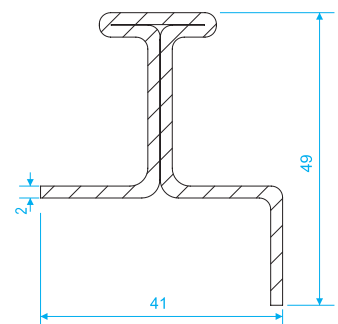

501119	Steel Curtain Rail Iron zinc 1.20 kg/m	
501110	Steel Pillar Rail Iron zinc 2.60 kg/m	
501111	Steel Curtain Rail Iron zinc 2.93 kg/m	
501112	Steel T Type Rail Iron zinc 1.89 kg/m