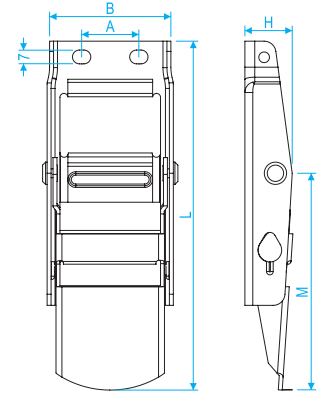

Buckles			
	Galvanised Stainless Steel			
	L	H	A	M
401010	176	24	29	109
401011	176	24	29	109
401012	152	21	28	96
401013	152	21	28	96