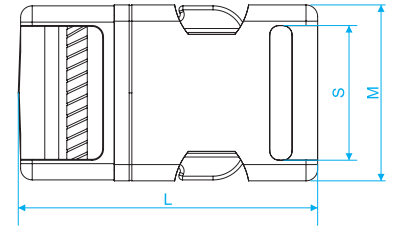

Plastic Buckle		
		L	M	S
960230	3 cm	65	38	30
960240	4 cm	70	51	40.5
960250	5 cm	83	65	50.5