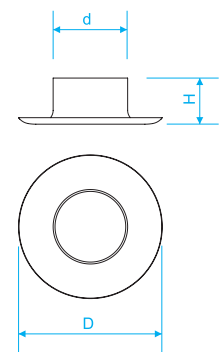

Aluminum Eyelets		
		d	D	H
201024	24 No	8.5	19	8.5
201028	28 No	12.5	25	9
201031	31 No	17	32.5	10

		Iron Made Eyelets		
		d	D	H
201105	5 No	7.3	15	6
201124	24 No	9.5	19	6.5
201128	28 No	13.5	25.5	7
201131	31 No	17	32.5	8

		Brass Eyelets		
		d	D	H
201224	24 No	9.5	20	6
201228	28 No	11	24	7.7

		Automatic Machine Eyelets		
		d	D	H
201324	Nickel	11.5	20.5	6.2
200524	Galvanised	11.5	20.5	6.2
201328	Nickel	15.7	28	6.5
200528	Galvanised	15.7	28	6.5