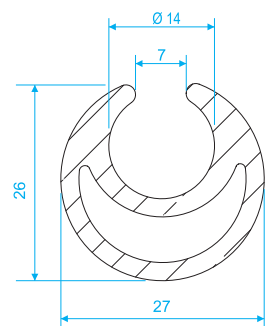

501001	Tensioner Profile Front Aluminum 0.97 kg/m	
501002	Tensioner Profile Rear Aluminum 1.07 kg/m	
501003	Tensioner Profile Rear Aluminum 0.70 kg/m	
501010	Rain Protection Rail Aluminum 1.07 kg/m