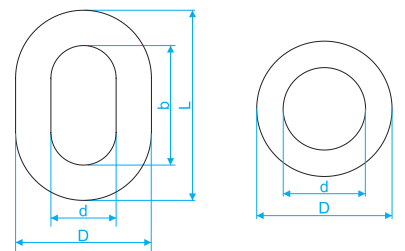

Round Eyelets
Galvanised
Stainless Steel

		d	D	H
201440	40 No	38.5	62	12
200640	40 No	38.5	62	12

Oval Eyelets
Galvanised

		d	H	b	L
201460	40 No	22	11	42	60

Plastic Eyelet Washer
Oval / Round

		d	D	b	L
201461	Oval	22	50	42	70
201441	Round	40	67		