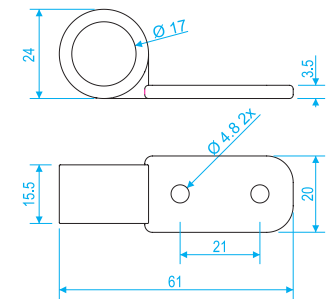

301801	Flat Hook Open Type Plastic	
301802	Flat Hook Closed Type Plastic	
301910	Type S Hook Metal