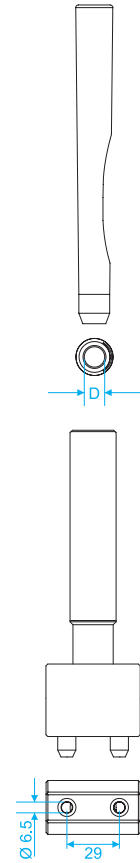

940102 Type 20 Zipper - Plastic Teeth

930024 930028 930031	Hollow Punch Round		
		<u>d</u>	
	24 No	9	
	28 No	13	
31 No	16.5		

930501	Double Punch	

930624 930628 930631	Dies		
	24 No		
	28 No		
	31 No		

930724 930728 930731	Semi Automatic Dies		
	24 No		
	28 No		
	31 No