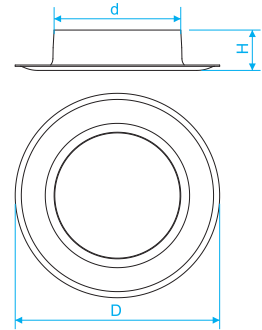

Round Eyelets
Galvanised
Stainless Steel

		d	D	H
201440	40 No	38.5	62	12
200640	40 No	38.5	62	12