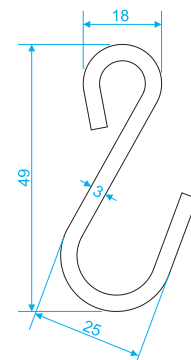

301801	Flat Hook Open Type Plastic	
301802	Flat Hook Closed Type Plastic	
301910	Type S Hook Metal