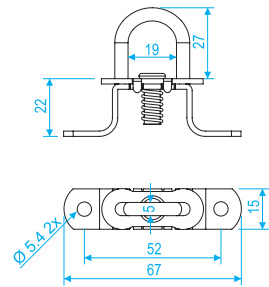

301011	Staple Back Steel	
301510	Turnable Staple Metal	
301810	Turnable Staple Plastic