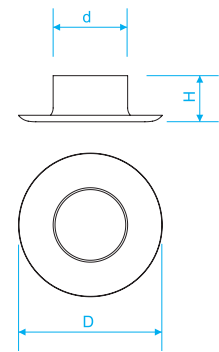

Aluminum Eyelets		
		d	D	H
201024	24 No	8.5	19	8.5
201028	28 No	12.5	25	9
201031	31 No	17	32.5	10

		Iron Made Eyelets		
		d	D	H
201105	5 No	7.3	15	6
201124	24 No	9.5	19	6.5
201128	28 No	13.5	25.5	7
201131	31 No	17	32.5	8

		Brass Eyelets		
		d	D	H
201224	24 No	9.5	20	6
201228	28 No	11	24	7.7

		Automatic Machine Eyelets		
		d	D	H
201324	Nickel	11.5	20.5	6.2
200524	Galvanised	11.5	20.5	6.2
201328	Nickel	15.7	28	6.5
200528	Galvanised	15.7	28	6.5