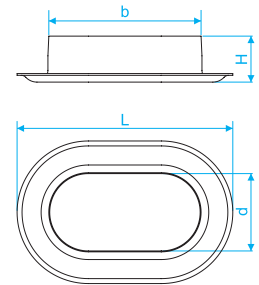

Oval Eyelets
Galvanised

		d	H	b	L
201460	40 No	22	11	42	60