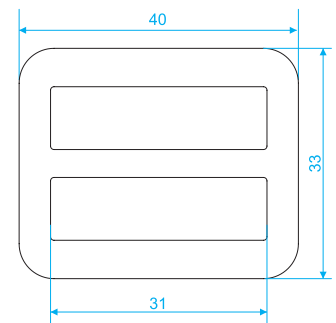

960132	Steel Buckle Galvanised