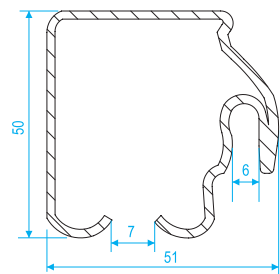

501119	Steel Curtain Rail Iron zinc 1.20 kg/m	
501110	Steel Pillar Rail Iron zinc 2.60 kg/m	
501111	Steel Curtain Rail Iron zinc 2.93 kg/m	
501112	Steel T Type Rail Iron zinc 1.89 kg/m