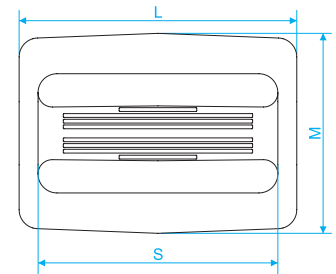

Plastic Buckle		
		L	M	S
960130	3 cm	38.5	27.5	30
960140	4 cm	45	32	38
960150	5 cm	60	35	51