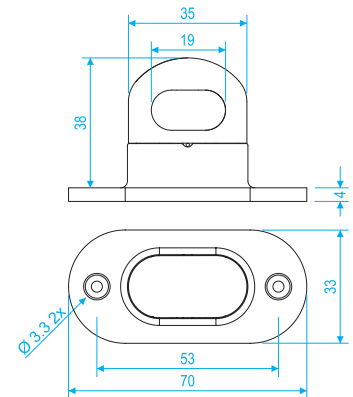

301011	Staple Back Steel	
301510	Turnable Staple Metal	
301810	Turnable Staple Plastic