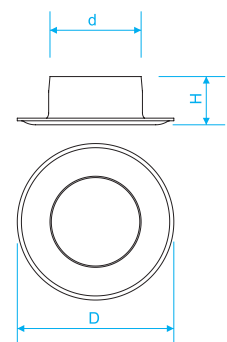

Aluminum Eyelets		
		d	D	H
201024	24 No	8.5	19	8.5
201028	28 No	12.5	25	9
201031	31 No	17	32.5	10

		Iron Made Eyelets		
		d	D	H
201105	5 No	7.3	15	6
201124	24 No	9.5	19	6.5
201128	28 No	13.5	25.5	7
201131	31 No	17	32.5	8

		Brass Eyelets		
		d	D	H
201224	24 No	9.5	20	6
201228	28 No	11	24	7.7

		Automatic Machine Eyelets		
		d	D	H
201324	Nickel	11.5	20.5	6.2
200524	Galvanised	11.5	20.5	6.2
201328	Nickel	15.7	28	6.5
200528	Galvanised	15.7	28	6.5