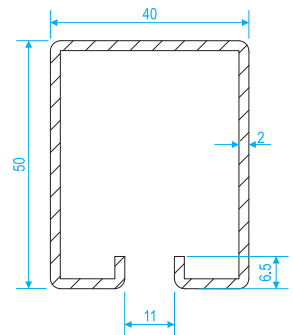

501119	Steel Curtain Rail Iron zinc 1.20 kg/m	
501110	Steel Pillar Rail Iron zinc 2.60 kg/m	
501111	Steel Curtain Rail Iron zinc 2.93 kg/m	
501112	Steel T Type Rail Iron zinc 1.89 kg/m