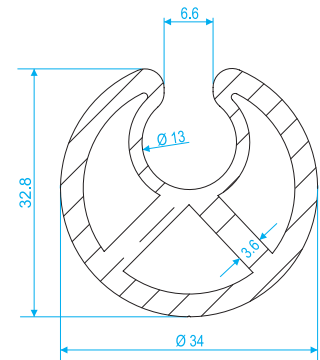

501001	Tensioner Profile Front Aluminum 0.97 kg/m	
501002	Tensioner Profile Rear Aluminum 1.07 kg/m	
501003	Tensioner Profile Rear Aluminum 0.70 kg/m	
501010	Rain Protection Rail Aluminum 1.07 kg/m