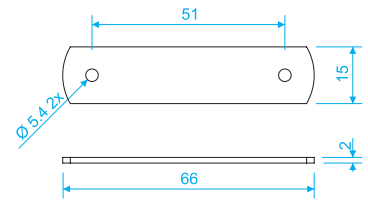

301011	Staple Back Steel	
301510	Turnable Staple Metal	
301810	Turnable Staple Plastic