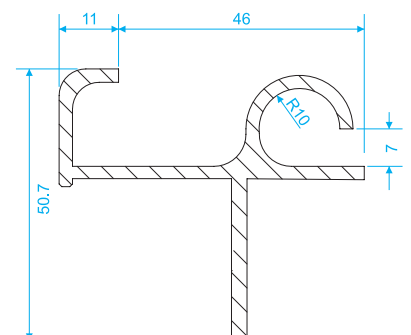

501001	Tensioner Profile Front Aluminum 0.97 kg/m	
501002	Tensioner Profile Rear Aluminum 1.07 kg/m	
501003	Tensioner Profile Rear Aluminum 0.70 kg/m	
501010	Rain Protection Rail Aluminum 1.07 kg/m