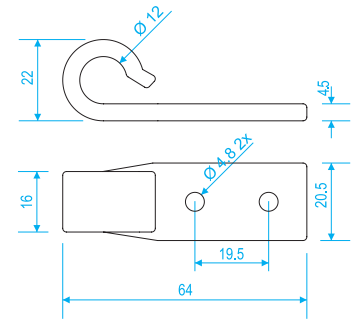

301801	Flat Hook Open Type Plastic	
301802	Flat Hook Closed Type Plastic	
301910	Type S Hook Metal