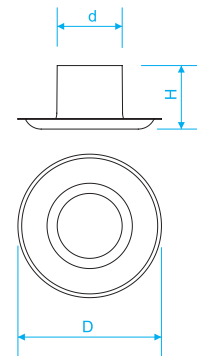

Aluminum Eyelets		
		d	D	H
201024	24 No	8.5	19	8.5
201028	28 No	12.5	25	9
201031	31 No	17	32.5	10

		Iron Made Eyelets		
		d	D	H
201105	5 No	7.3	15	6
201124	24 No	9.5	19	6.5
201128	28 No	13.5	25.5	7
201131	31 No	17	32.5	8

		Brass Eyelets		
		d	D	H
201224	24 No	9.5	20	6
201228	28 No	11	24	7.7

		Automatic Machine Eyelets		
		d	D	H
201324	Nickel	11.5	20.5	6.2
200524	Galvanised	11.5	20.5	6.2
201328	Nickel	15.7	28	6.5
200528	Galvanised	15.7	28	6.5